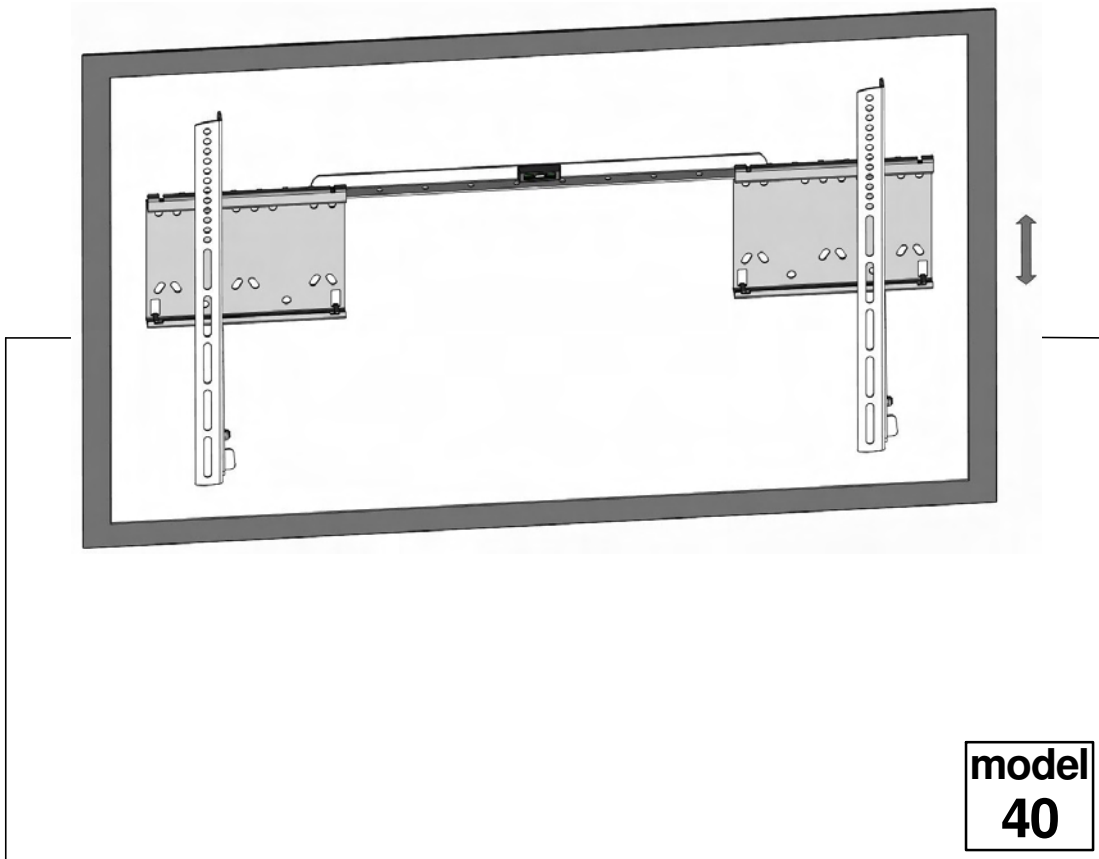

Fixed LED/LCD/Plasma Wall Mount

Fits up to 80" / 203 cm LED / LCD / Plasma	 Max	
	US 143 lbs	EU 65 kg

CAUTION - This Mount is intended for use only with the maximum weight as indicated. Using heavier products, might cause injury.