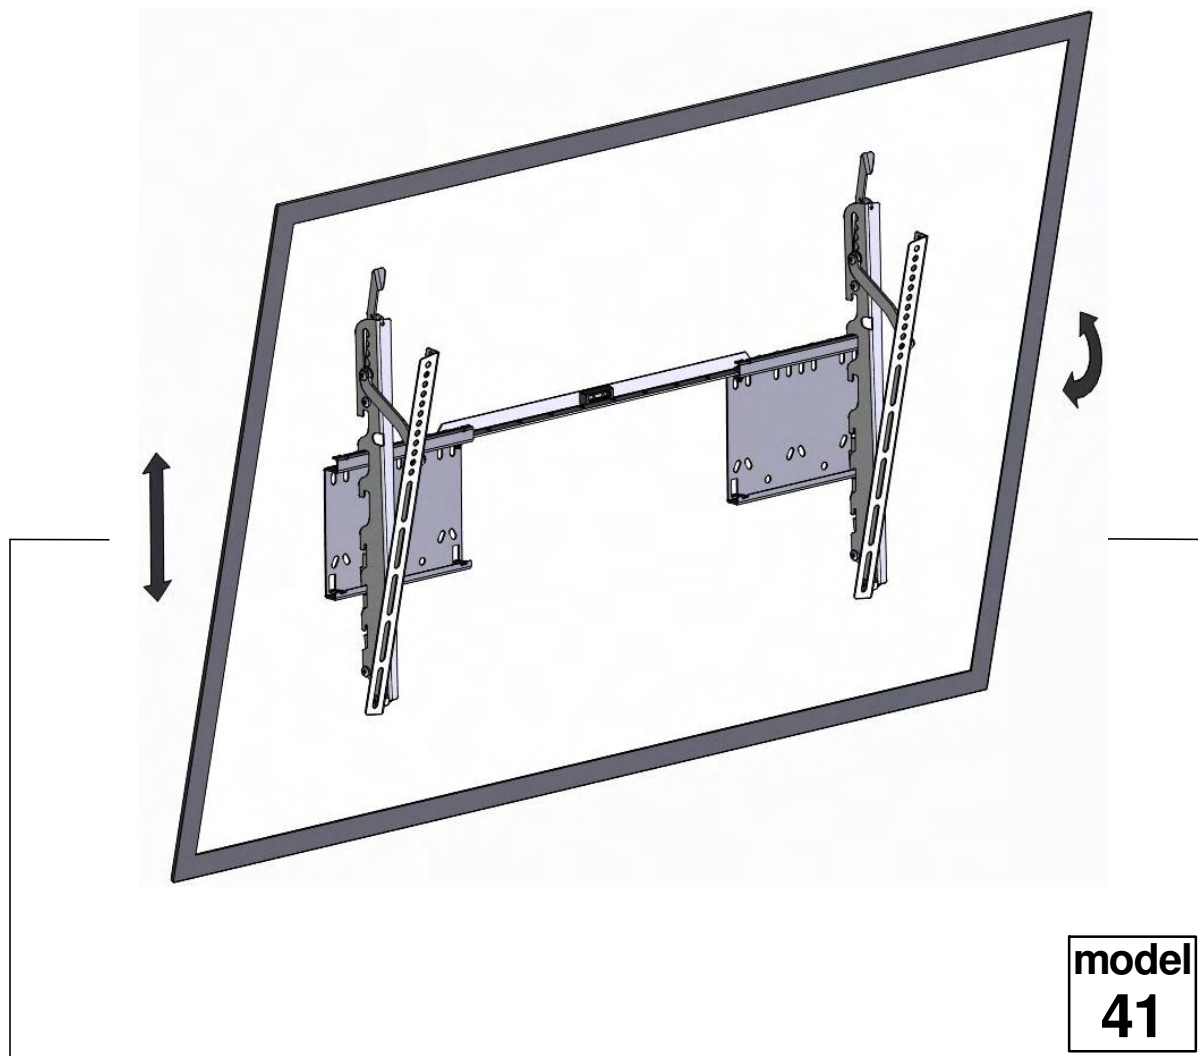

# Tilt

## LED/LCD/Plasma Wall Mount

Fits up to <b>80" / 203 cm</b> LED / LCD / Plasma	 <b>Max</b>	
	US	EU
	143 lbs	65 kg

**CAUTION** - This Mount is intended for use only with the maximum weight as indicated. Using heavier products, might cause injury.