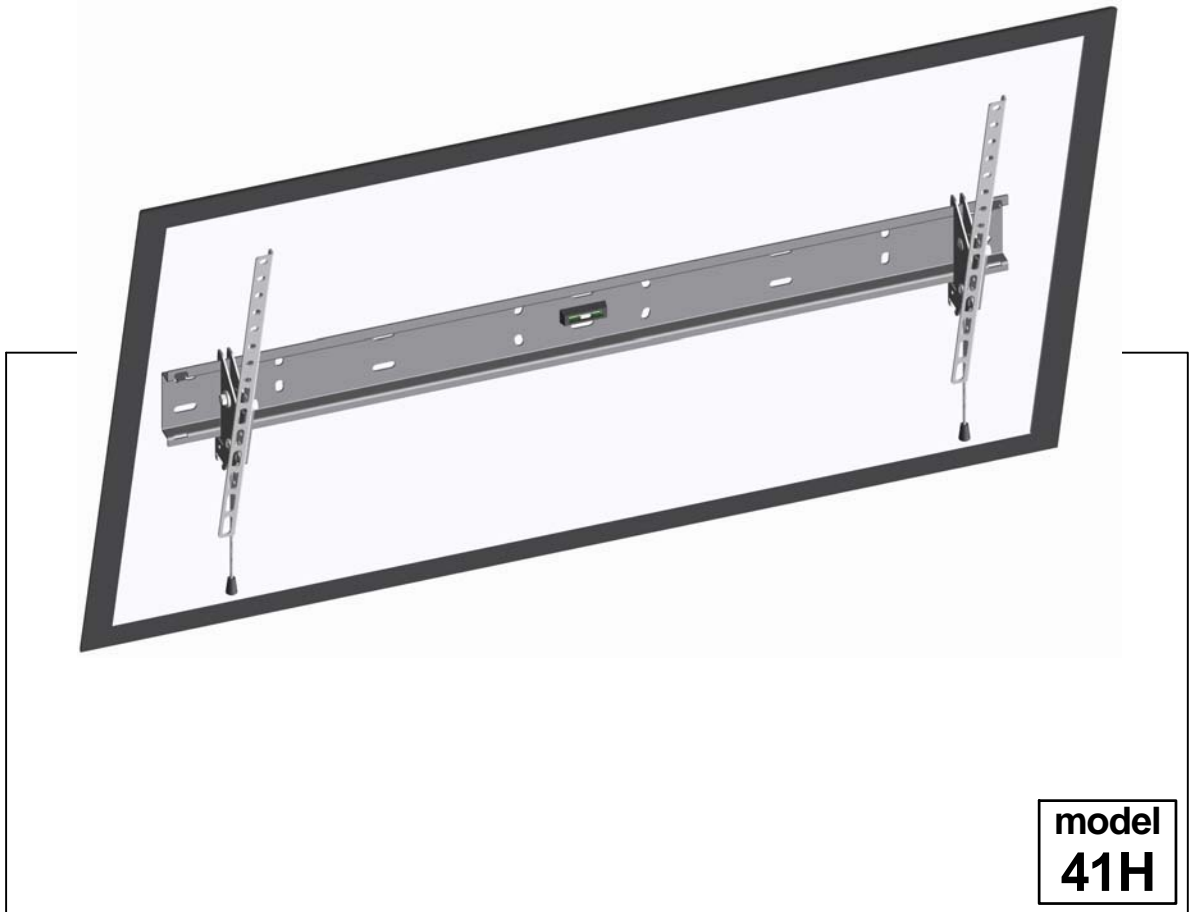

Tilt

LED/LCD/Plasma Wall Mount

model
41H

Fits up to 80"/203 LED LCD / Plasma	 Max	
	US <hr/> 132 lbs	EU <hr/> 60 kg

CAUTION - This Mount is intended for use only with the maximum weight as indicated. Using heavier products, might cause injury.