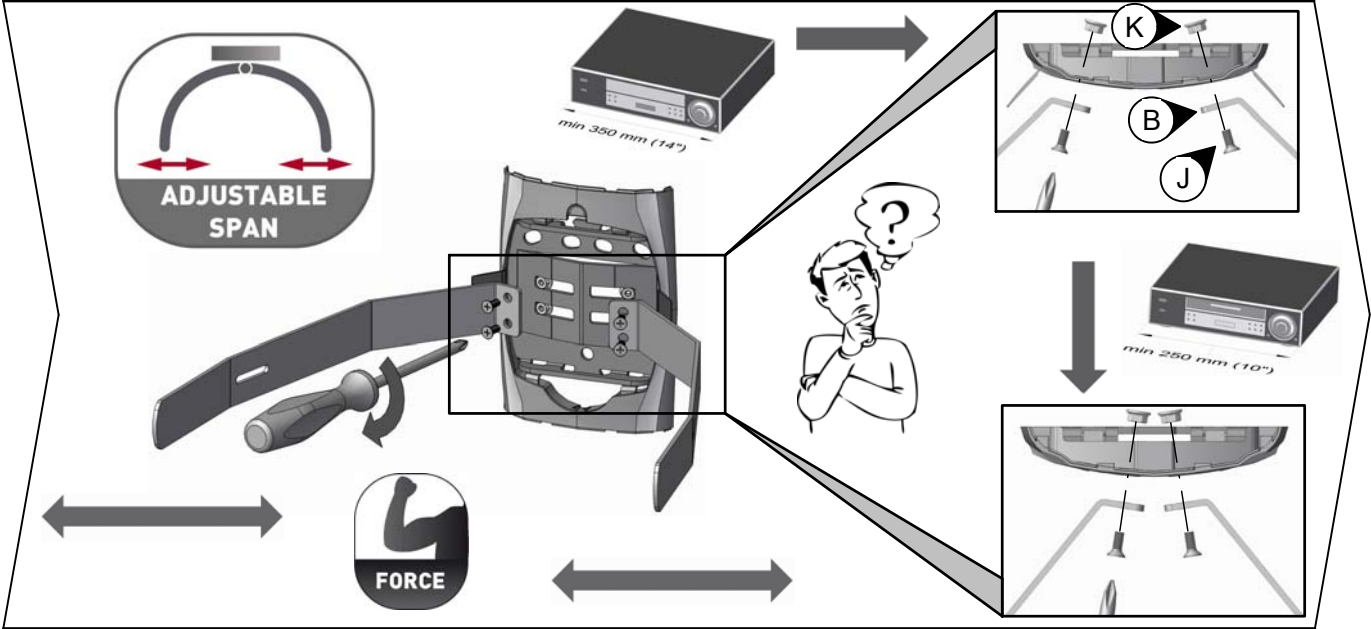

# Audio Video Shelf Wall Mounted

 Max	US	EU
	22lbs	10kg

**CAUTION** - This Mount is intended for use only with the maximum weight as indicated. Using heavier products, might cause injury.

Tools Required

4

X4