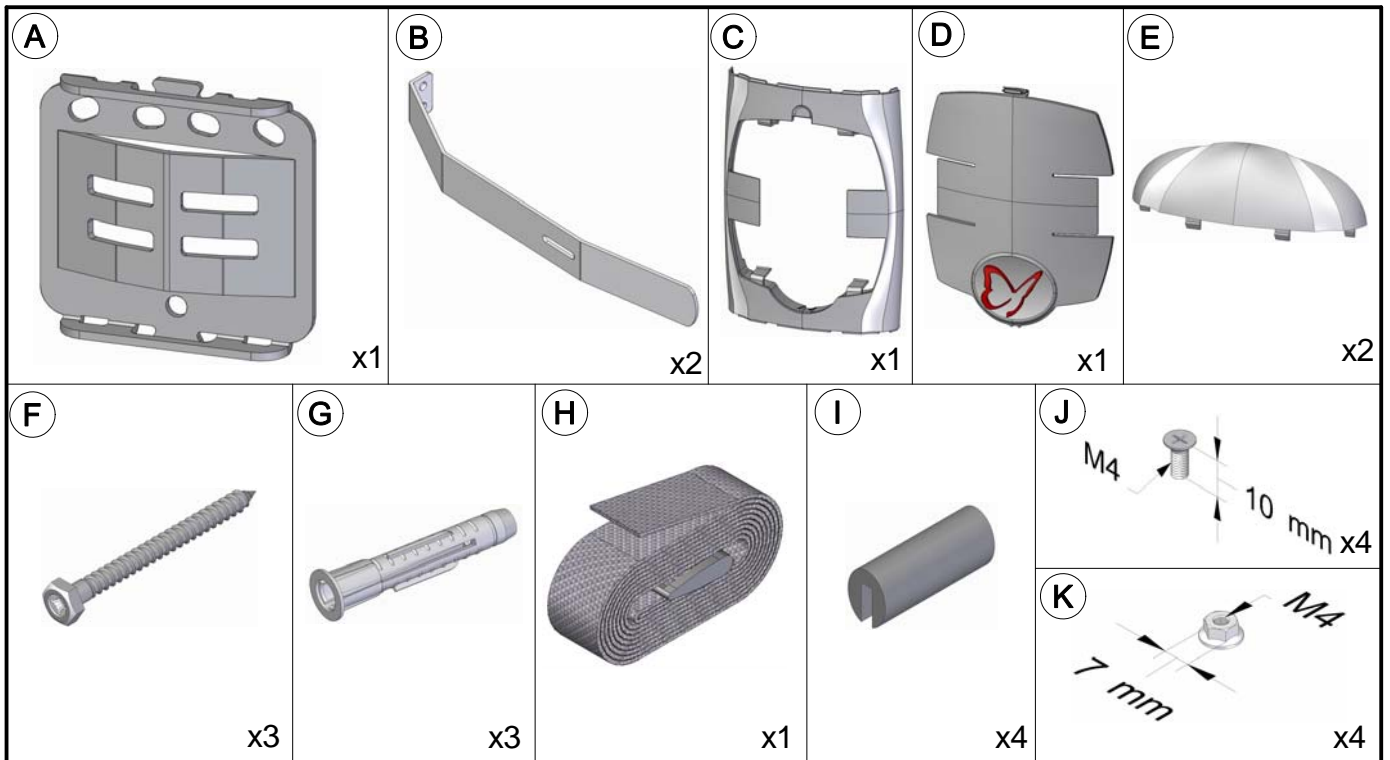

# Audio Video Shelf Wall Mounted

 Max	US	EU
	22lbs	10kg

**CAUTION** - This Mount is intended for use only with the maximum weight as indicated. Using heavier products, might cause injury.

Tools Required

4

X4