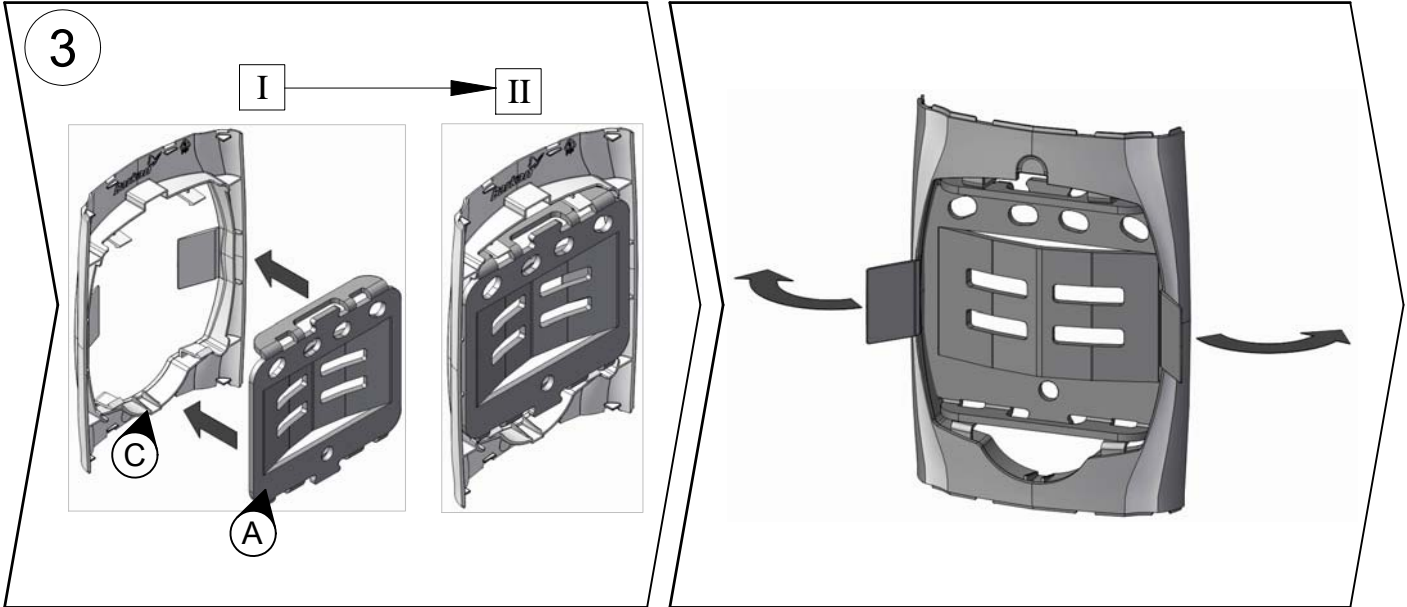

# Audio Video Shelf Wall Mounted

 Max	US	EU
	22lbs	10kg

**CAUTION** - This Mount is intended for use only with the maximum weight as indicated. Using heavier products, might cause injury.

Tools Required

4

X4