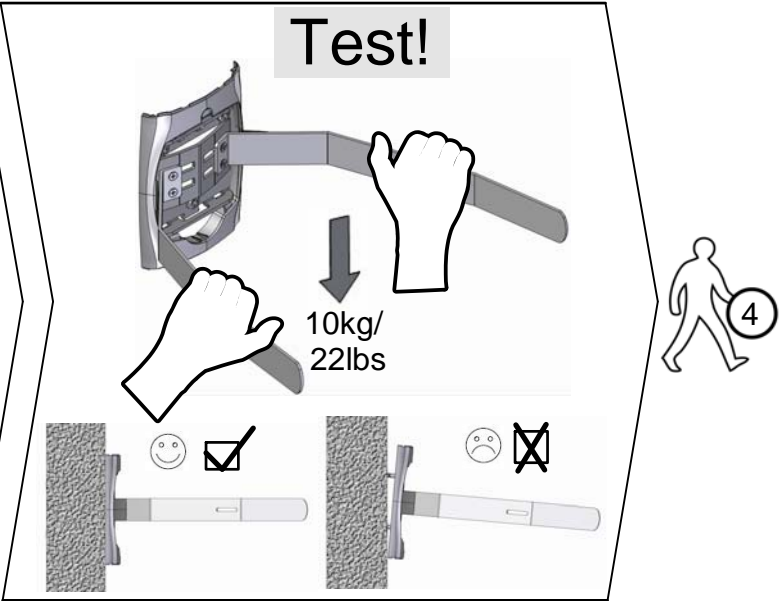

# Audio Video Shelf Wall Mounted

 Max	US	EU
	22lbs	10kg

**CAUTION** - This Mount is intended for use only with the maximum weight as indicated. Using heavier products, might cause injury.

Tools Required

4