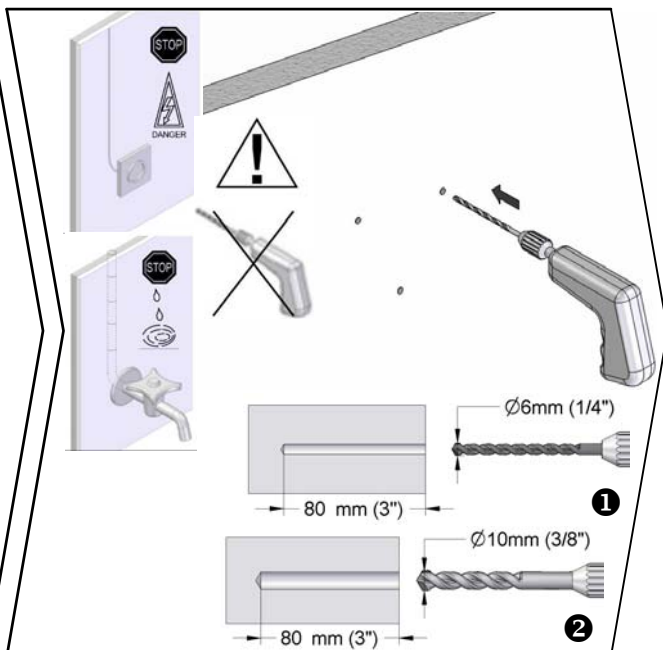

# Audio Video Shelf Wall Mounted

 Max	US	EU
	22lbs	10kg

**CAUTION** - This Mount is intended for use only with the maximum weight as indicated. Using heavier products, might cause injury.

Tools Required

4