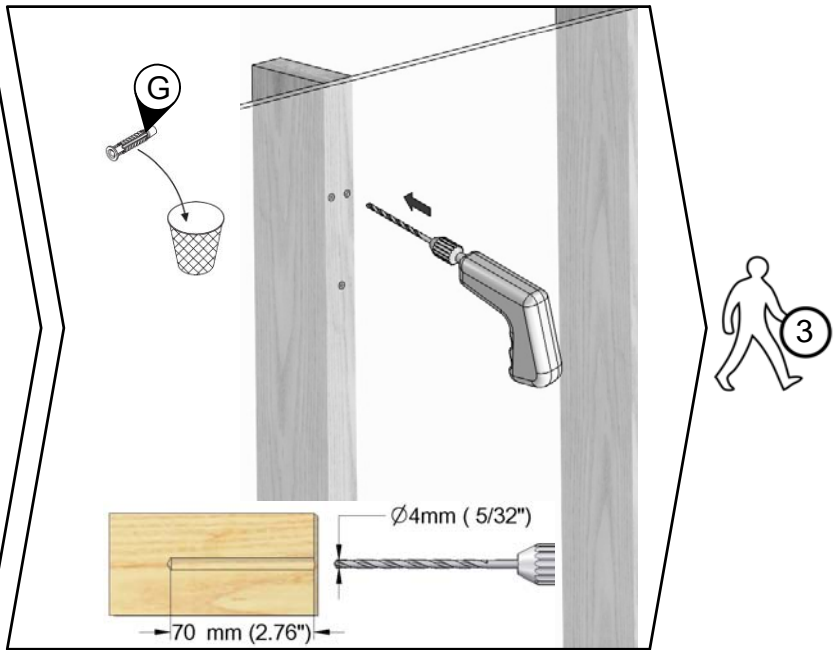

# Audio Video Shelf Wall Mounted

 Max	US	EU
	22lbs	10kg

**CAUTION** - This Mount is intended for use only with the maximum weight as indicated. Using heavier products, might cause injury.

Tools Required

4