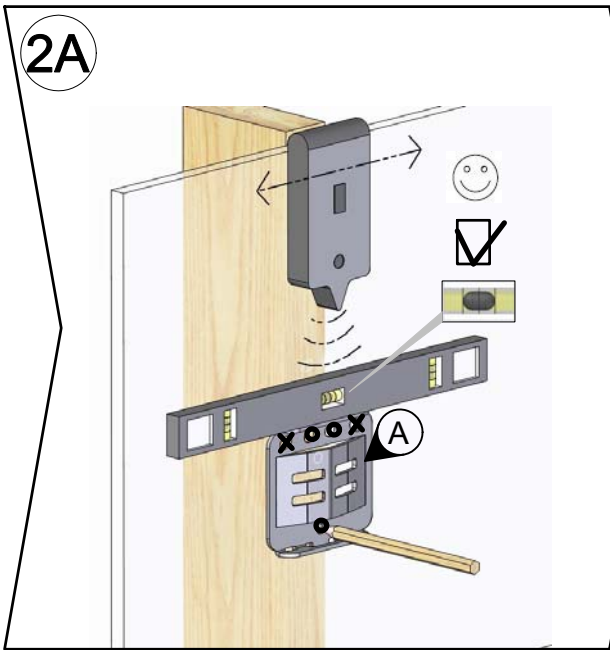

# Audio Video Shelf Wall Mounted

 Max	US	EU
	22lbs	10kg

**CAUTION** - This Mount is intended for use only with the maximum weight as indicated. Using heavier products, might cause injury.

Tools Required

4