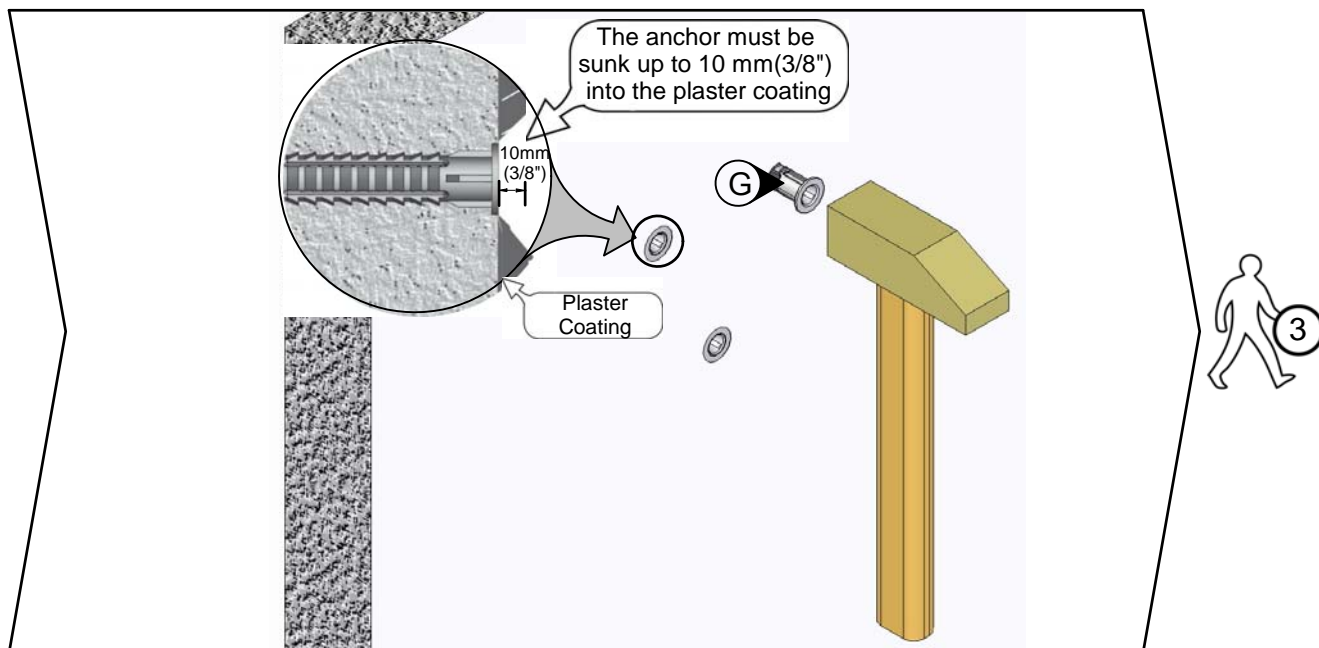

# Audio Video Shelf Wall Mounted

 Max	US	EU
	22lbs	10kg

**CAUTION** - This Mount is intended for use only with the maximum weight as indicated. Using heavier products, might cause injury.

Tools Required

4