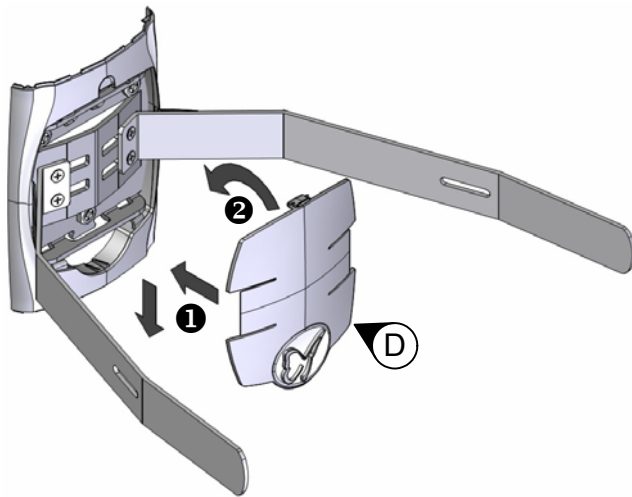

# Audio Video Shelf Wall Mounted

 Max	US	EU
	22lbs	10kg

**CAUTION** - This Mount is intended for use only with the maximum weight as indicated. Using heavier products, might cause injury.

Tools Required

4

X4