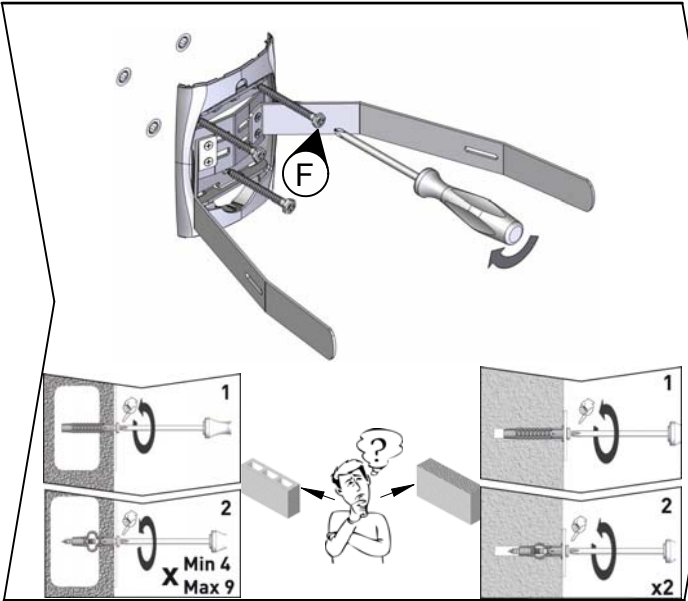

# Audio Video Shelf Wall Mounted

 Max	US	EU
	22lbs	10kg

**CAUTION** - This Mount is intended for use only with the maximum weight as indicated. Using heavier products, might cause injury.

Tools Required

4