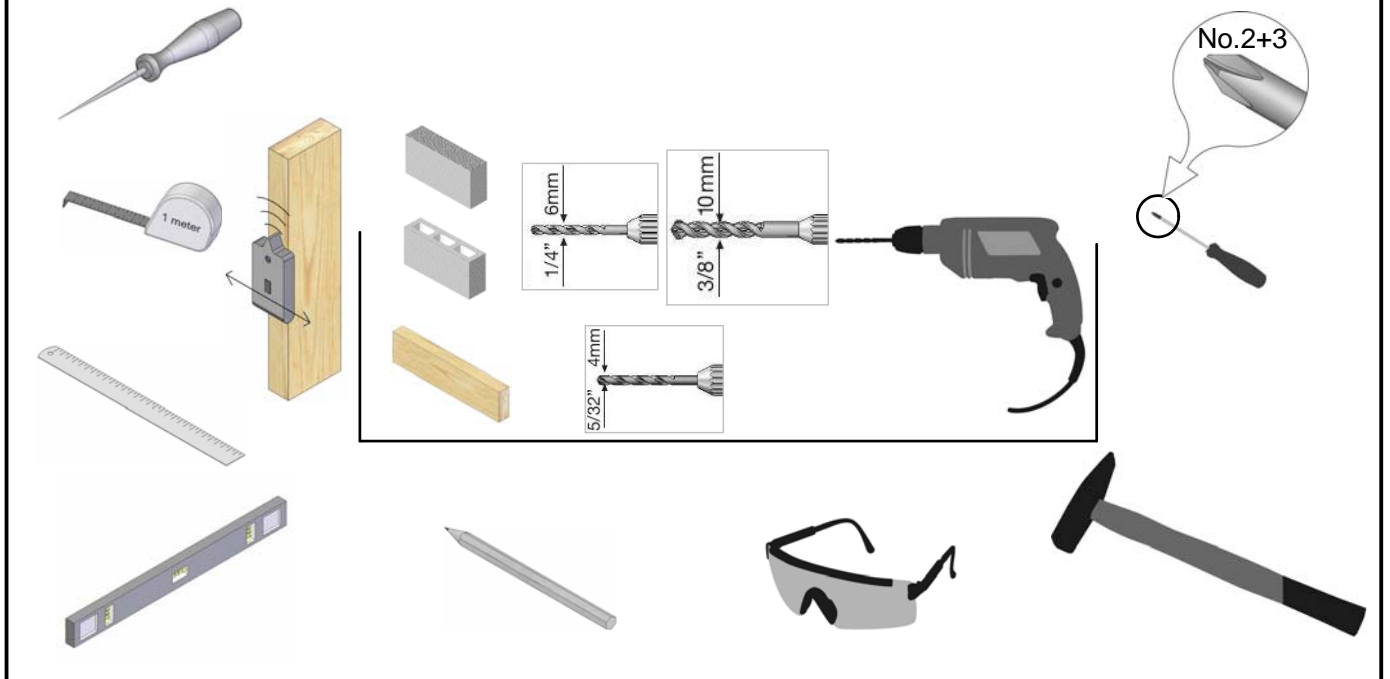

# Audio Video Shelf Wall Mounted

 Max	US	EU
	22lbs	10kg

**CAUTION** - This Mount is intended for use only with the maximum weight as indicated. Using heavier products, might cause injury.

Tools Required

4

X4