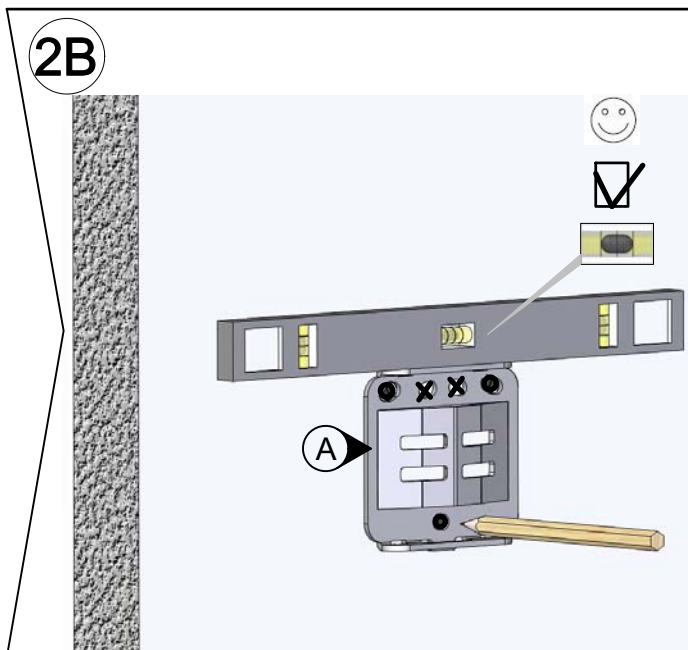

# Audio Video Shelf Wall Mounted

 Max	US	EU
	22lbs	10kg

**CAUTION** - This Mount is intended for use only with the maximum weight as indicated. Using heavier products, might cause injury.

Tools Required

4