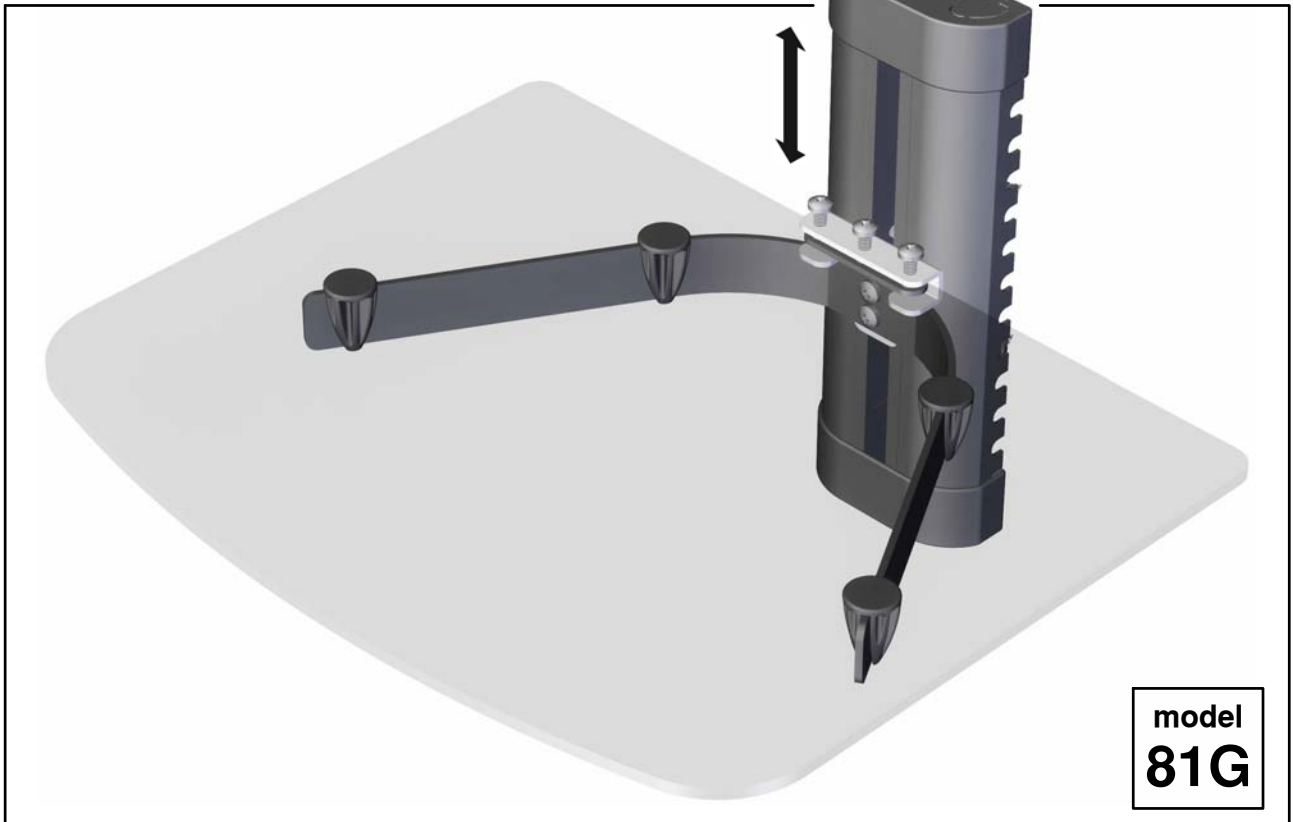

Elegant Audio Video Glass Shelf

 Max	US	EU
	22 lbs	10 kg

⚠ CAUTION - This Mount is intended for use only with the maximum weight as indicated. Using heavier products, might cause injury.