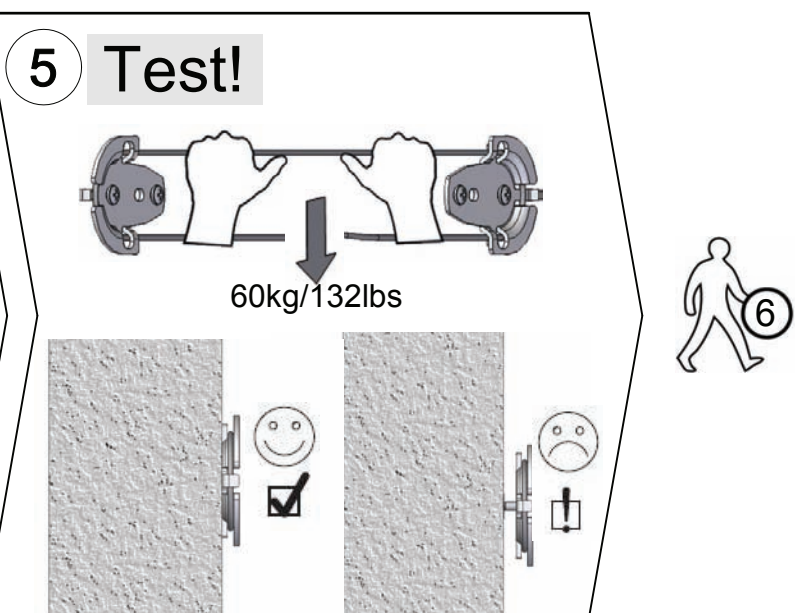

Fixed LCD/ PLASMA "Gallery" Cable Wall Mount

Assembly instructions

Model	VESA 800 Cable
	 Model

CAUTION - This Mount is intended for use only with the maximum weight as indicated. Using heavier products, might cause injury.

Fits Up to 56" 142cm LCD/Plasma	 Max	
	US 132lbs	EU 60kg

Dear customer, we welcome your comments and suggestions to improve our products, ease of assembly and instructions. Please contact us via our website: www.barkanmounts.com