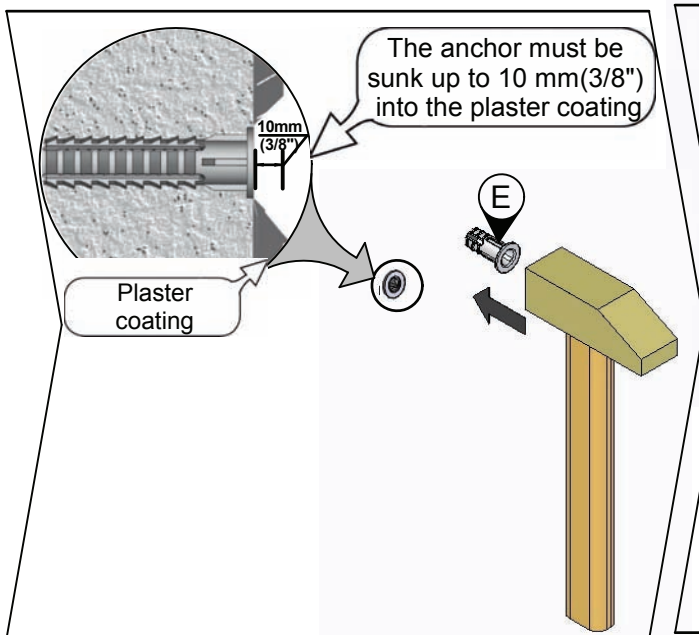

Fixed LCD/ PLASMA "Gallery" Cable Wall Mount

Assembly instructions

Model	VESA 800 Cable
	 Model

CAUTION - This Mount is intended for use only with the maximum weight as indicated. Using heavier products, might cause injury.

Fits Up to 56" 142cm LCD/Plasma	 Max	
	US 132lbs	EU 60kg

Dear customer, we welcome your comments and suggestions to improve our products, ease of assembly and instructions. Please contact us via our website: www.barkanmounts.com