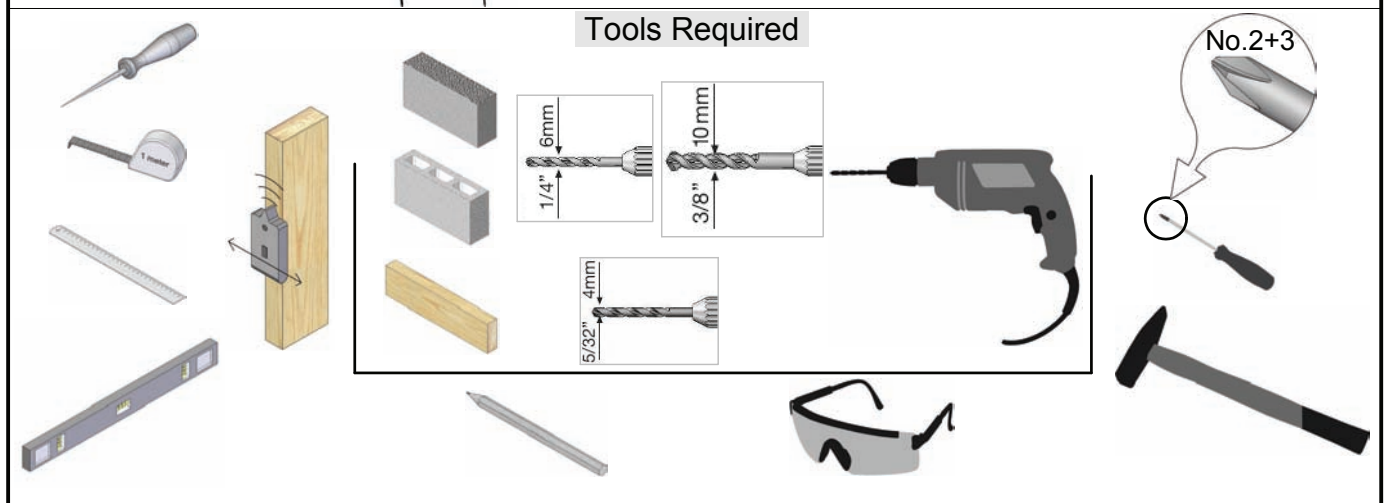

Fixed LCD/ PLASMA "Gallery" Cable Wall Mount

Assembly instructions

Model	VESA 800 Cable
	 Model

CAUTION - This Mount is intended for use only with the maximum weight as indicated. Using heavier products, might cause injury.

Fits Up to 56" 142cm LCD/Plasma	 Max	
	US 132lbs	EU 60kg

Dear customer, we welcome your comments and suggestions to improve our products, ease of assembly and instructions. Please contact us via our website: www.barkanmounts.com