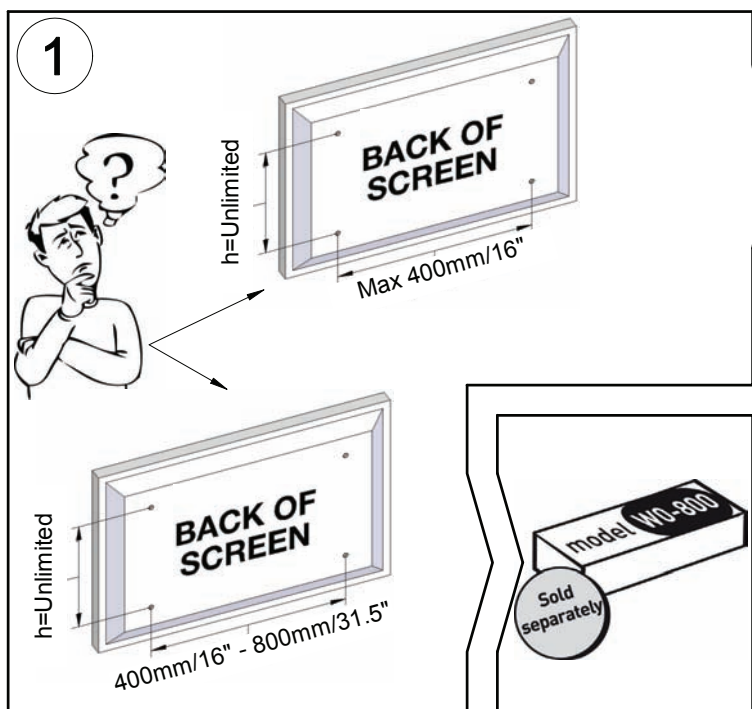

Fixed LCD/ PLASMA "Gallery" Cable Wall Mount

Assembly instructions

Model	VESA 800 Cable
	 Model

CAUTION - This Mount is intended for use only with the maximum weight as indicated. Using heavier products, might cause injury.

Fits Up to 56" 142cm LCD/Plasma	 Max	
	US 132lbs	EU 60kg

Dear customer, we welcome your comments and suggestions to improve our products, ease of assembly and instructions. Please contact us via our website: www.barkanmounts.com