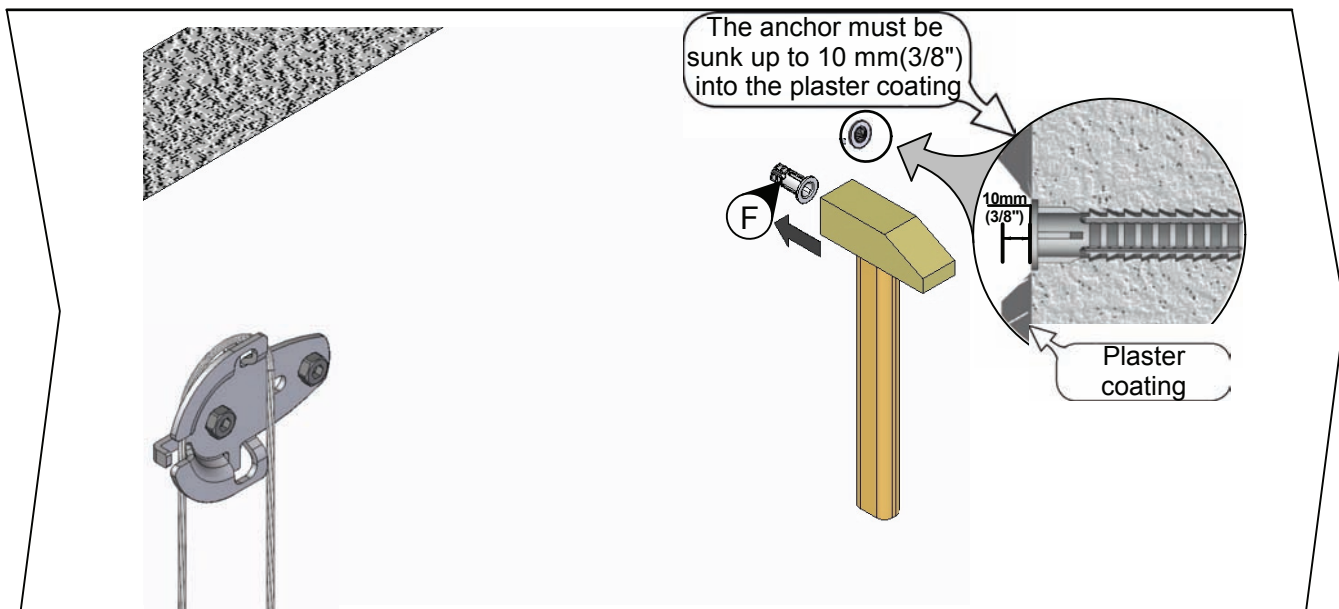

Fixed LCD/ PLASMA "Gallery" Cable Wall Mount

Assembly instructions

Model	VESA 800 Cable
	 Model

CAUTION - This Mount is intended for use only with the maximum weight as indicated. Using heavier products, might cause injury.

Fits Up to 56" 142cm LCD/Plasma	 Max	
	US 132lbs	EU 60kg

Dear customer, we welcome your comments and suggestions to improve our products, ease of assembly and instructions. Please contact us via our website: www.barkanmounts.com