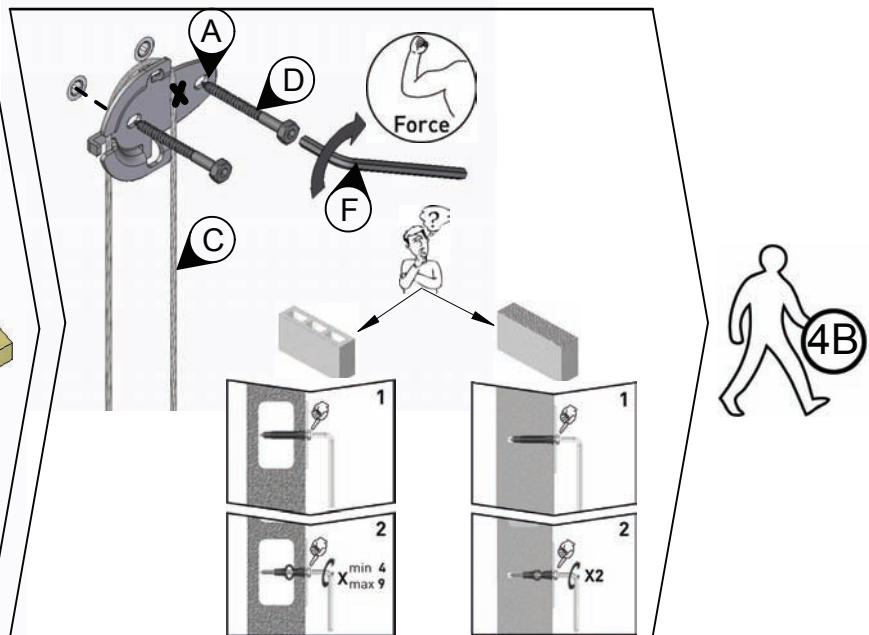

Fixed LCD/ PLASMA "Gallery" Cable Wall Mount

Assembly instructions

Model	VESA 800 Cable
	 Model

CAUTION - This Mount is intended for use only with the maximum weight as indicated. Using heavier products, might cause injury.

Fits Up to 56" 142cm LCD/Plasma	 Max	
	US 132lbs	EU 60kg

Dear customer, we welcome your comments and suggestions to improve our products, ease of assembly and instructions. Please contact us via our website: www.barkanmounts.com