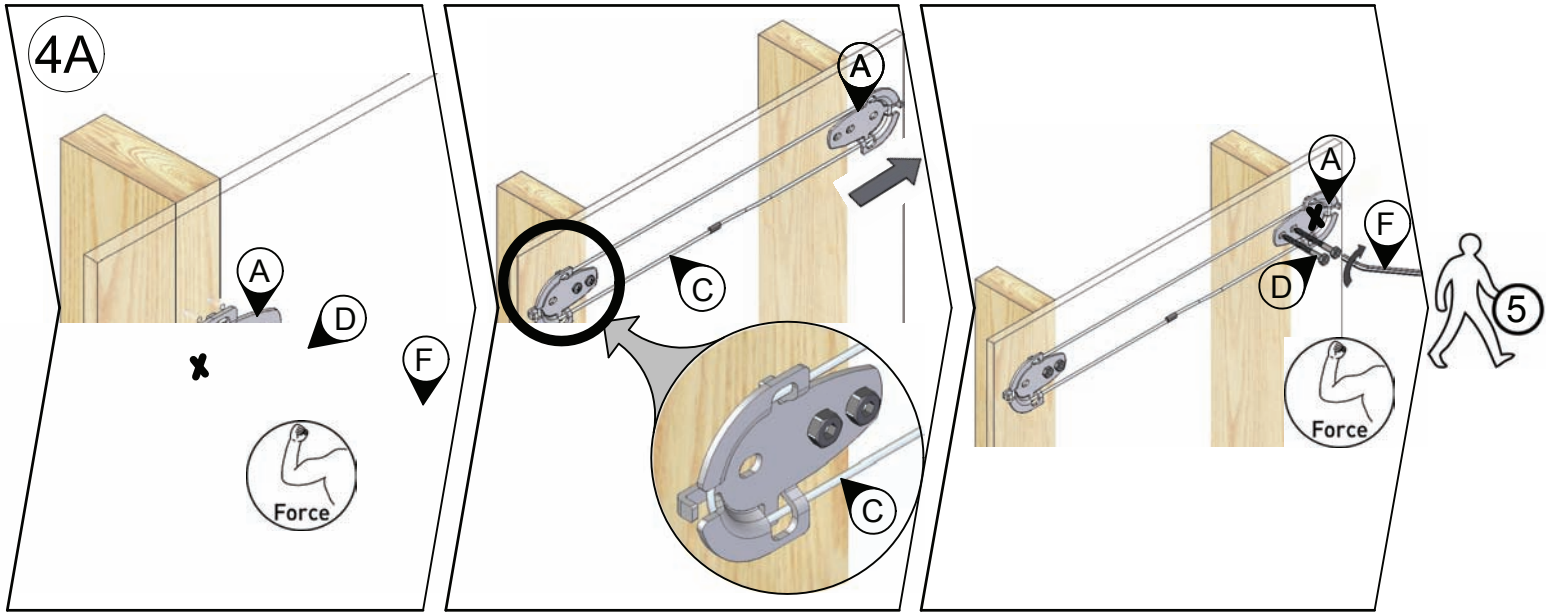

Fixed LCD/ PLASMA "Gallery" Cable Wall Mount

Assembly instructions

Model	VESA 800 Cable
	 Model

CAUTION - This Mount is intended for use only with the maximum weight as indicated. Using heavier products, might cause injury.

Fits Up to 56" 142cm LCD/Plasma	 Max	
	US 132lbs	EU 60kg

Dear customer, we welcome your comments and suggestions to improve our products, ease of assembly and instructions. Please contact us via our website: www.barkanmounts.com