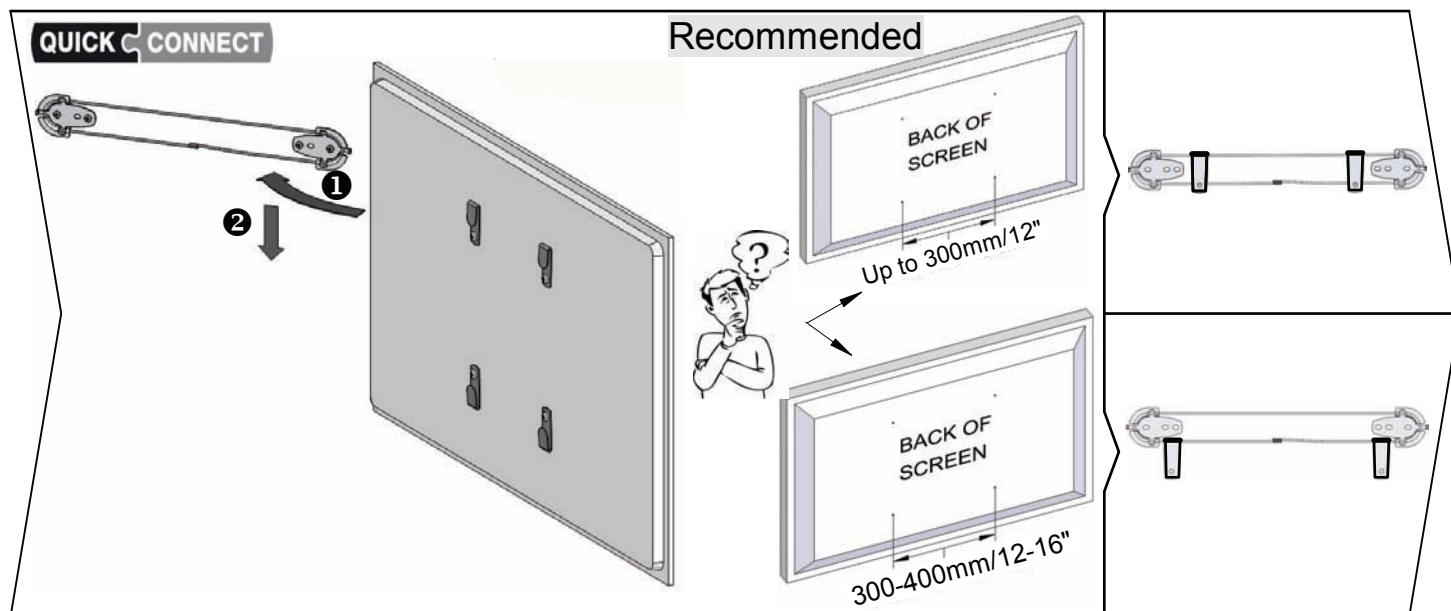

Fixed LCD/ PLASMA "Gallery" Cable Wall Mount

Assembly instructions

Model	VESA 800 Cable
	 Model

CAUTION - This Mount is intended for use only with the maximum weight as indicated. Using heavier products, might cause injury.

Fits Up to 56" 142cm LCD/Plasma	 Max	
	US 132lbs	EU 60kg

Dear customer, we welcome your comments and suggestions to improve our products, ease of assembly and instructions. Please contact us via our website: www.barkanmounts.com