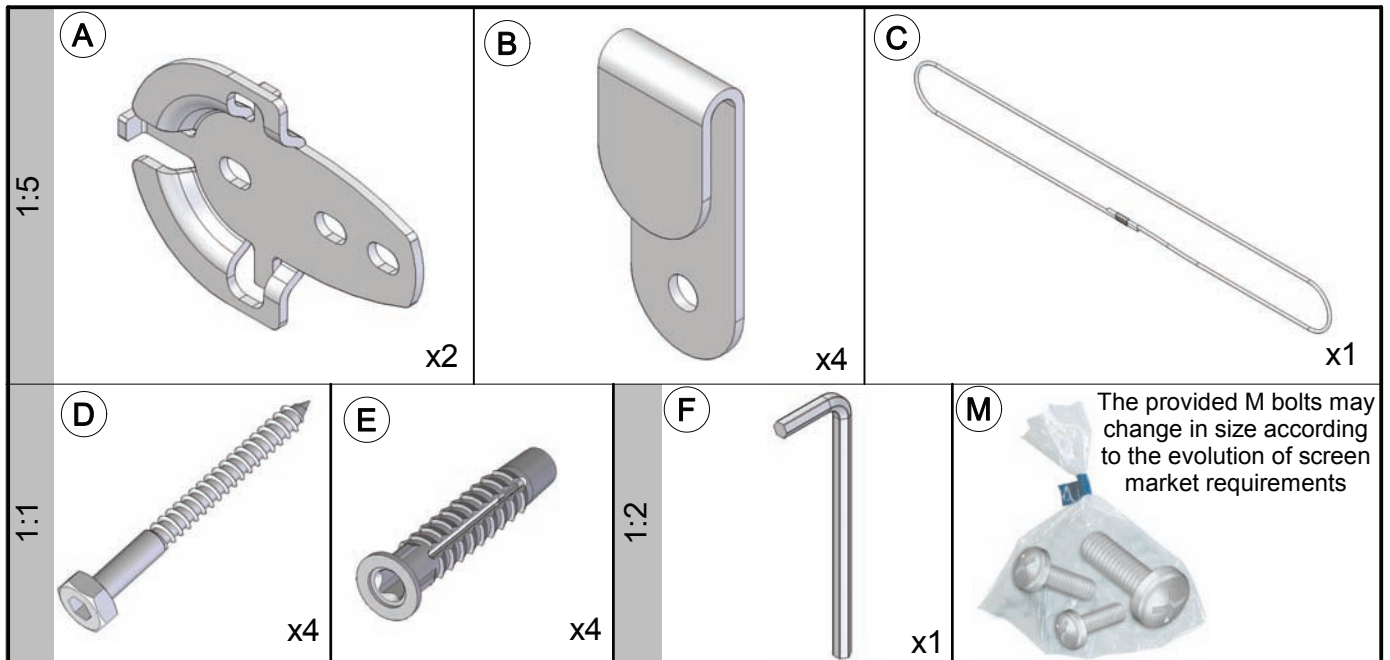

Fixed LCD/ PLASMA "Gallery" Cable Wall Mount

Assembly instructions

Model	VESA 800 Cable
	 Model

CAUTION - This Mount is intended for use only with the maximum weight as indicated. Using heavier products, might cause injury.

Fits Up to 56" 142cm LCD/Plasma	 Max	
	US 132lbs	EU 60kg

Dear customer, we welcome your comments and suggestions to improve our products, ease of assembly and instructions. Please contact us via our website: www.barkanmounts.com