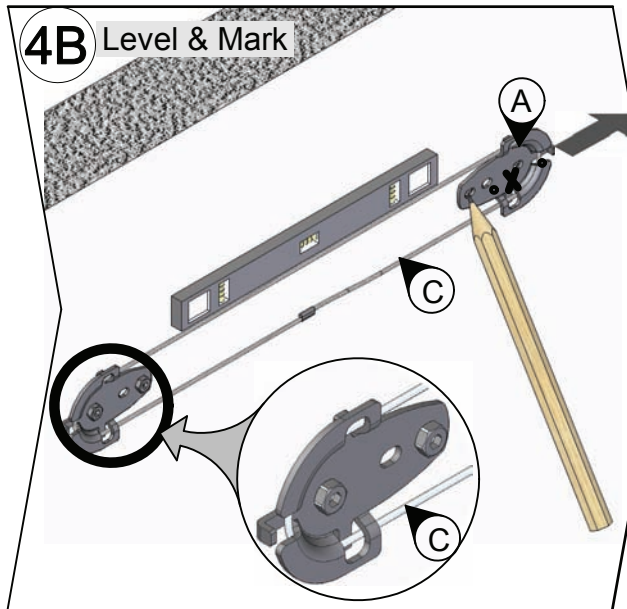

Fixed LCD/ PLASMA "Gallery" Cable Wall Mount

Assembly instructions

Model	VESA 800 Cable
	 Model

CAUTION - This Mount is intended for use only with the maximum weight as indicated. Using heavier products, might cause injury.

Fits Up to 56" 142cm LCD/Plasma	 Max	
	US 132lbs	EU 60kg

Dear customer, we welcome your comments and suggestions to improve our products, ease of assembly and instructions. Please contact us via our website: www.barkanmounts.com