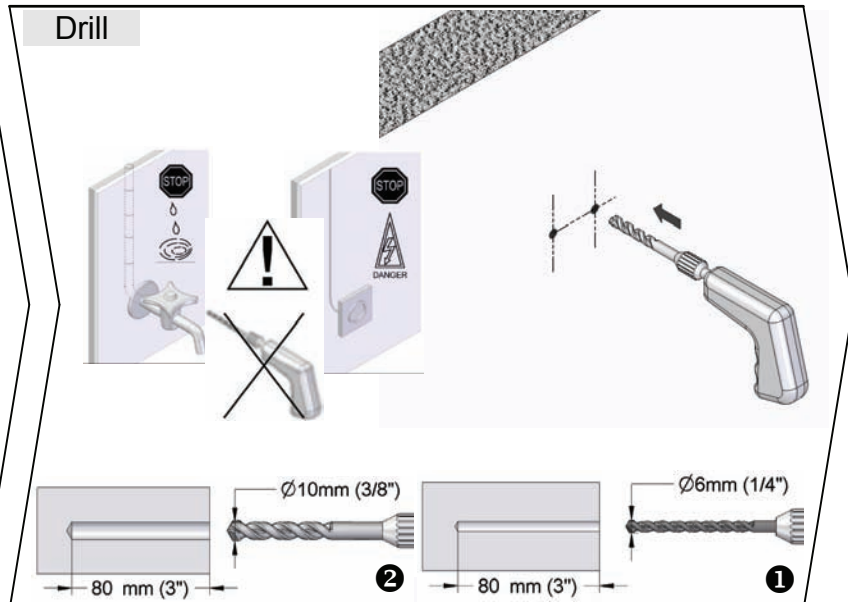

Fixed LCD/ PLASMA "Gallery" Cable Wall Mount

Assembly instructions

Model	VESA 800 Cable
	 Model

CAUTION - This Mount is intended for use only with the maximum weight as indicated. Using heavier products, might cause injury.

Fits Up to 56" 142cm LCD/Plasma	 Max	
	US 132lbs	EU 60kg

Dear customer, we welcome your comments and suggestions to improve our products, ease of assembly and instructions. Please contact us via our website: www.barkanmounts.com