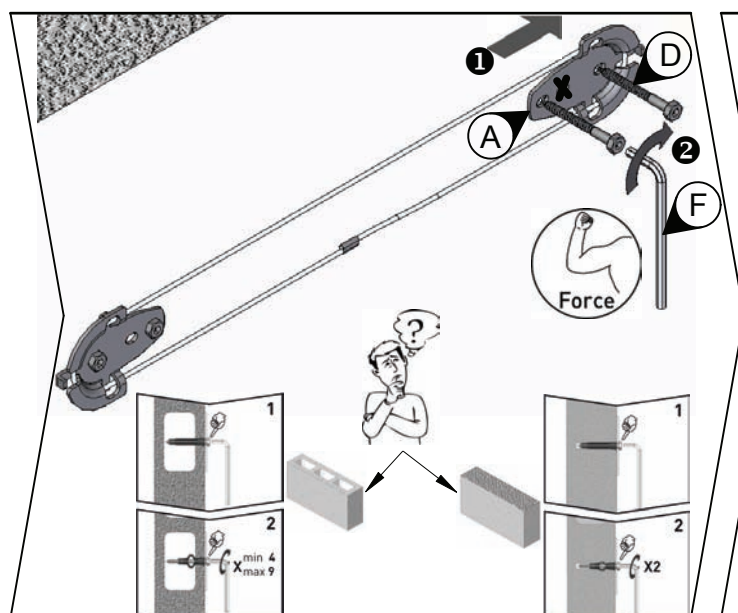

Fixed LCD/ PLASMA "Gallery" Cable Wall Mount

Assembly instructions

Model	VESA 800 Cable
	 Model

CAUTION - This Mount is intended for use only with the maximum weight as indicated. Using heavier products, might cause injury.

Fits Up to 56" 142cm LCD/Plasma	 Max	
	US 132lbs	EU 60kg

Dear customer, we welcome your comments and suggestions to improve our products, ease of assembly and instructions. Please contact us via our website: www.barkanmounts.com