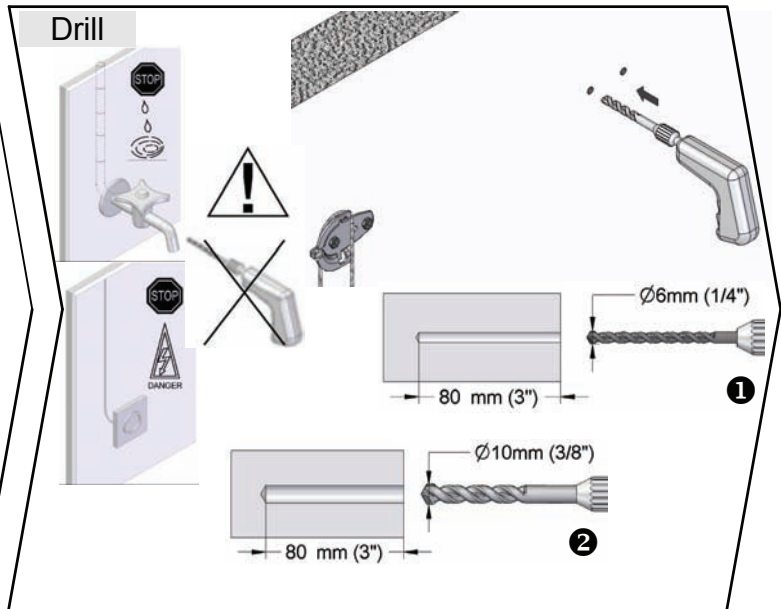

Fixed LCD/ PLASMA "Gallery" Cable Wall Mount

Assembly instructions

Model	VESA 800 Cable
	 Model

CAUTION - This Mount is intended for use only with the maximum weight as indicated. Using heavier products, might cause injury.

Fits Up to 56" 142cm LCD/Plasma	 Max	
	US 132lbs	EU 60kg

Dear customer, we welcome your comments and suggestions to improve our products, ease of assembly and instructions. Please contact us via our website: www.barkanmounts.com