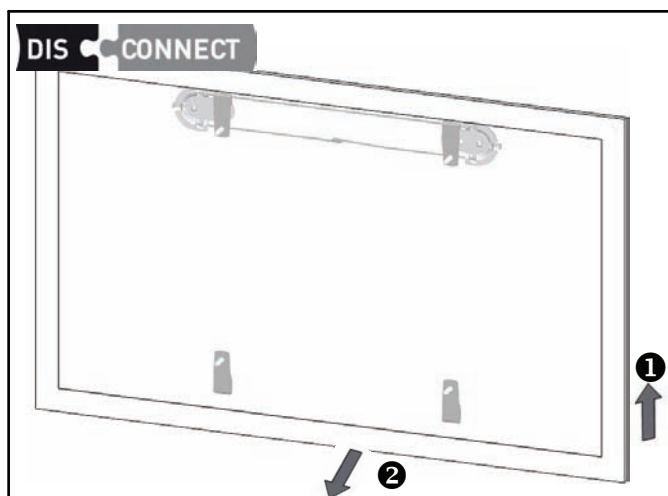

Fixed LCD/ PLASMA "Gallery" Cable Wall Mount

Assembly instructions

Model	VESA 800 Cable
	 Model

CAUTION - This Mount is intended for use only with the maximum weight as indicated. Using heavier products, might cause injury.

Fits Up to 56" 142cm LCD/Plasma	 Max	
	US 132lbs	EU 60kg

Dear customer, we welcome your comments and suggestions to improve our products, ease of assembly and instructions. Please contact us via our website: www.barkanmounts.com