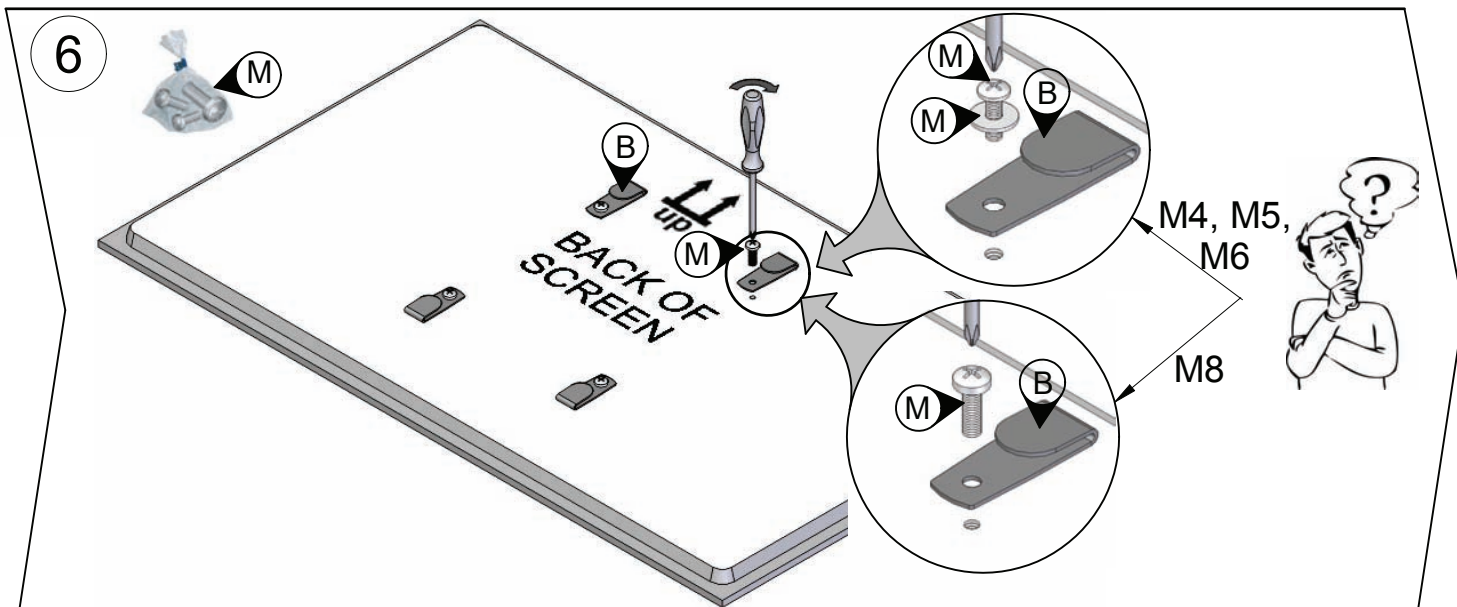

Fixed LCD/ PLASMA "Gallery" Cable Wall Mount

Assembly instructions

Model	VESA 800 Cable
	 Model

CAUTION - This Mount is intended for use only with the maximum weight as indicated. Using heavier products, might cause injury.

Fits Up to 56" 142cm LCD/Plasma	 Max	
	US 132lbs	EU 60kg

Dear customer, we welcome your comments and suggestions to improve our products, ease of assembly and instructions. Please contact us via our website: www.barkanmounts.com