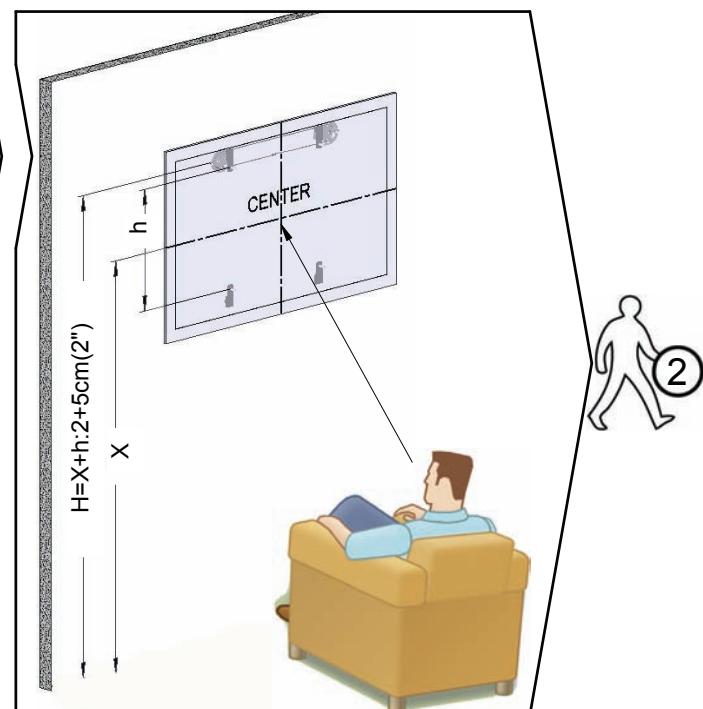

Fixed LCD/ PLASMA "Gallery" Cable Wall Mount

Assembly instructions

Model	VESA 800 Cable
	 Model

CAUTION - This Mount is intended for use only with the maximum weight as indicated. Using heavier products, might cause injury.

Fits Up to 56" 142cm LCD/Plasma	 Max	
	US 132lbs	EU 60kg

Dear customer, we welcome your comments and suggestions to improve our products, ease of assembly and instructions. Please contact us via our website: www.barkanmounts.com