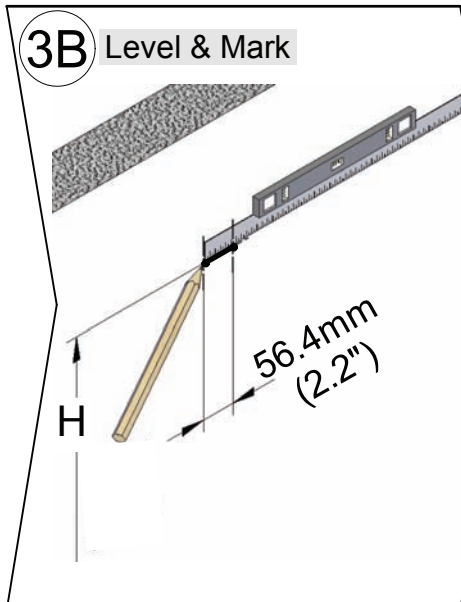

Fixed LCD/ PLASMA "Gallery" Cable Wall Mount

Assembly instructions

Model	VESA 800 Cable
	 Model

CAUTION - This Mount is intended for use only with the maximum weight as indicated. Using heavier products, might cause injury.

Fits Up to 56" 142cm LCD/Plasma	 Max	
	US 132lbs	EU 60kg

Dear customer, we welcome your comments and suggestions to improve our products, ease of assembly and instructions. Please contact us via our website: www.barkanmounts.com