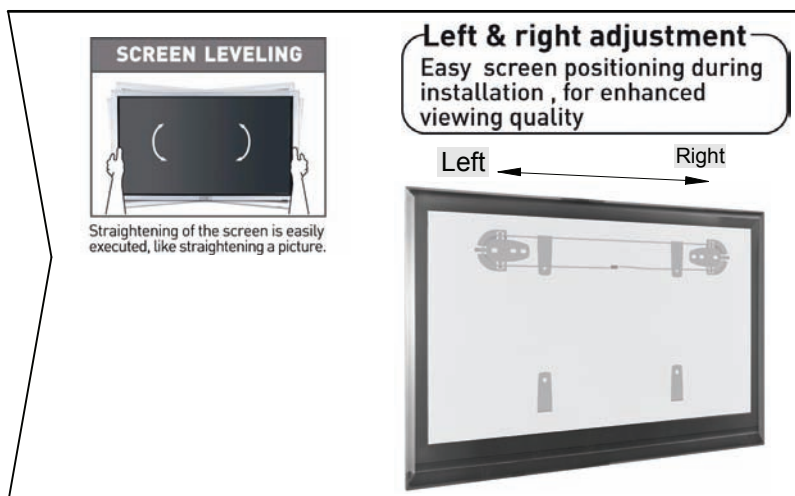

Fixed LCD/ PLASMA "Gallery" Cable Wall Mount

Assembly instructions

Model	VESA 800 Cable
	 Model

CAUTION - This Mount is intended for use only with the maximum weight as indicated. Using heavier products, might cause injury.

Fits Up to 56" 142cm LCD/Plasma	 Max	
	US 132lbs	EU 60kg

Dear customer, we welcome your comments and suggestions to improve our products, ease of assembly and instructions. Please contact us via our website: www.barkanmounts.com