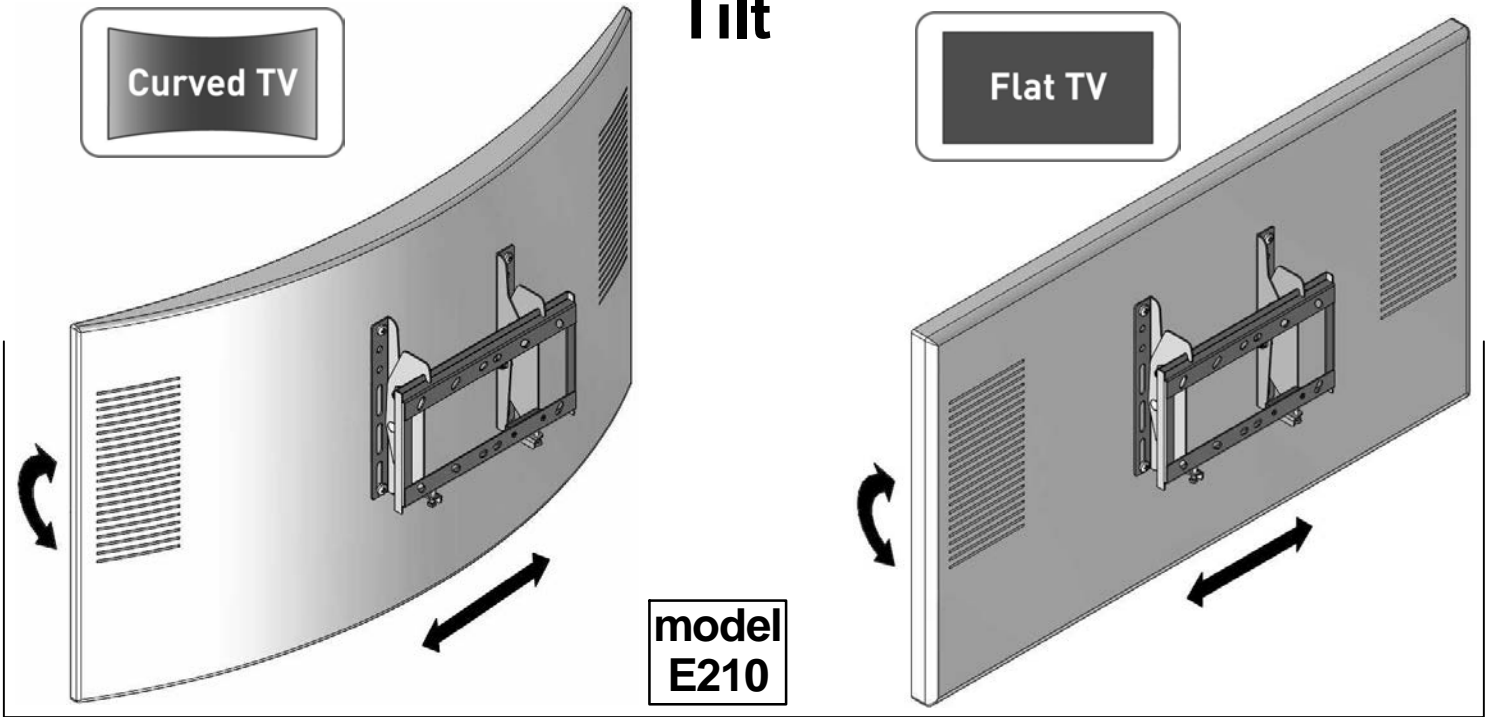

Flat / Curved TV Wall Mount

Tilt

TV Size	TV Weight	
26" - 39"	US Max	EU
66cm - 99cm	88 lbs	40 kg

CAUTION - This Mount is intended for use only with the maximum weight as indicated. Using heavier products, might cause injury.